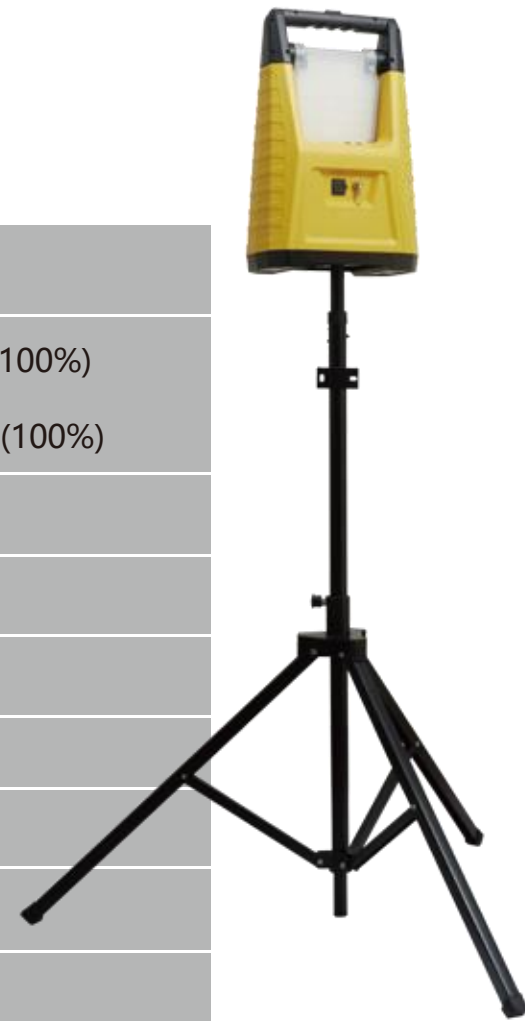

LUMER

**LUMER LED IP54 Double Sided Rechargeable
Portable Site Lighting Unit - 6500K – LM05880**

**LUMER LED IP54 Double Sided
Rechargeable Portable Site Lighting
Unit – 6500K – LM05880**

Adjustable Height: 460mm-685mm

Swivel LED Light-emitting Angle 15° / 30° / 45°

30W LED Rechargeable Site Light

Double Sided with Separate Control

LUMEN	2 x 1500LM
WORKING HOURS	Single-sided Light: 16H (50%);8H(100%) Double-sided Light: 8H (50%);4H(100%)
CHARGING TIME	6 Hours
BATTERY	Lithium Battery
SWITCH TYPE	ON / OFF, Power Setting, Flash
USB OUTPUT	5V 2A
COLLAPSE SIZE	288*188*460mm
OPEN SIZE	288*188*685mm
IP RATING	IP54
SAFETY PERFORMANCE	Overcharge and Overdischarge Protection

Battery Level Indicator Light

Built-in Storage Box for Charger

USB Charging Port for Phone in Emergency Situations